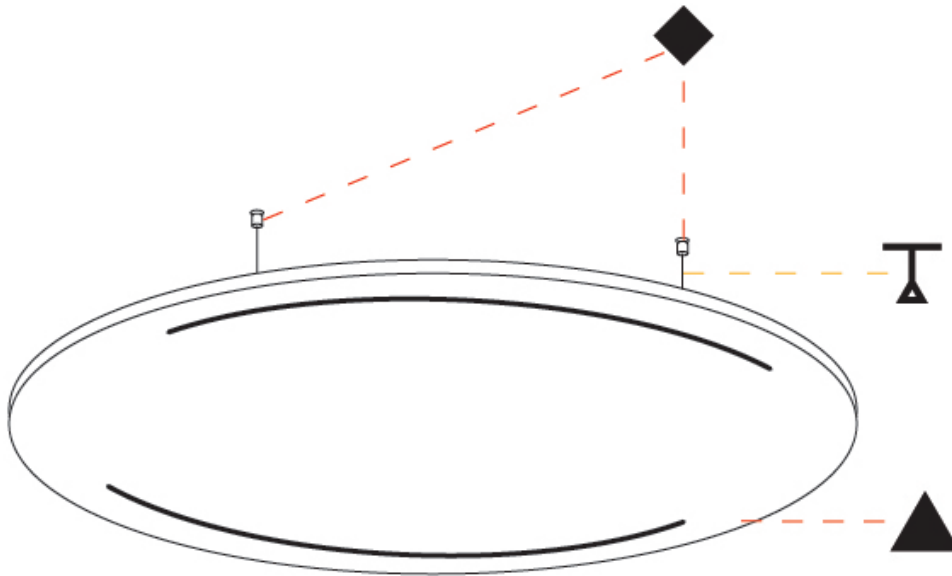

JUST BLACK ACOUSTIC SUSPENSION

A300676-

PROJECT	_____
TYPE	_____
SPECIFIER	_____
QUANTITY	_____
DATE	_____

A