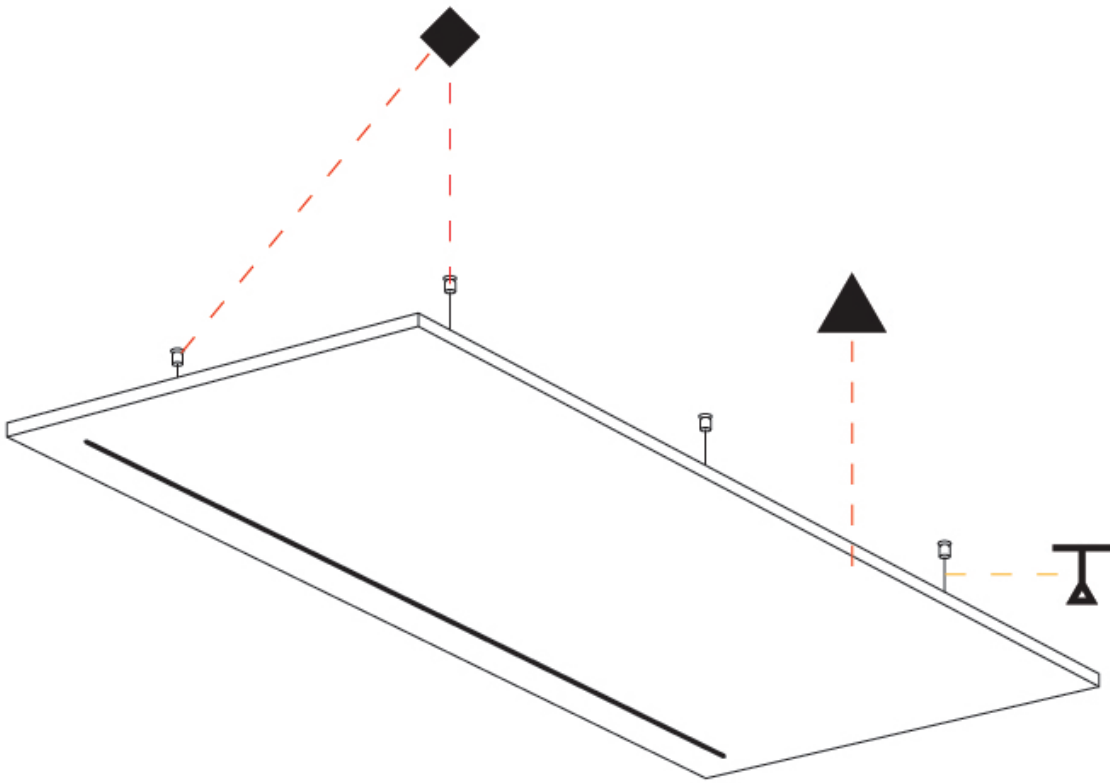

JUST BLACK ACOUSTIC SUSPENSION

A300693-

PROJECT	_____
TYPE	_____
SPECIFIER	_____
QUANTITY	_____
DATE	_____

A