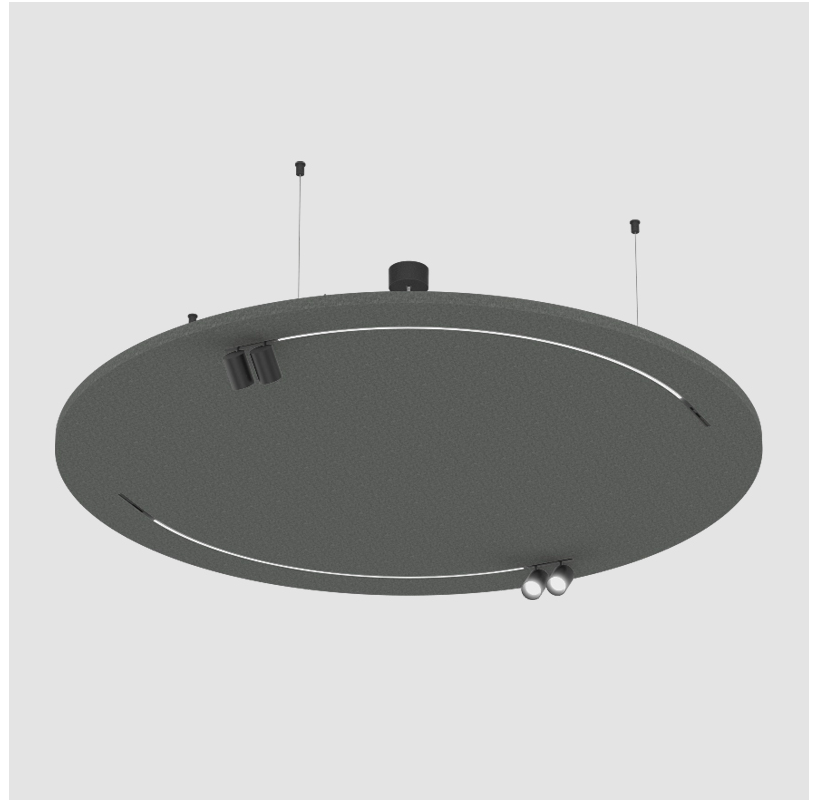

A300676-

base number   Finishes (Diamond)   Finish Options   Cable Length

1. To build a product code in our configurator select the specify button on the base model # product page
2. To build a manual product code on this datasheet choose from the options listed below in blue font and add the suffix to the base model #

GENERAL

Series: Just Black Acoustic
Brand: Prolicht
Division: Architectural
Mounting Type: Suspension
Mounting Location: Ceiling

PHYSICAL

Shape: Round
Diameter (mm): 1400
Diameter (in): 55 1/8
Height (mm): 41
Height (in): 1 5/8
Light Distribution: Direct
Fixture Finish: [ANC / ASH / BNA / BTC / BZE / CEL / EGG / EVG / FOG / FOS / FST / FUA / IRI / IRO / KHA / LIC / LIM / MER / MSN / MUS / ONX / PEA / PLU / POL / PPY / RAY / ROY / RST / STE / SWD / TAN / TAU](#)
Fixture Material: Aluminum
Cable Details: [2,000mm / 6,000mm Transparent Cable](#)

ELECTRICAL

Lamp Type: LED
Input Wattage (W): 64
Total Output Wattage (W): 58.2
Dimming: Non-Dimmable
Driver Included: Yes
Driver Location: Integrated
Driver Type: Constant Voltage - Universal
Driver Class: Class 2
Input Voltage (V): 120 - 277
Output Voltage (V): 24

LED

Color Temperature (°K): 2700
Max. Delivered Lumen (lm): 2215
Nominal Lumen (lm): 3164
CRI: >90 CRI
Lamp Life (hrs): 80000

OPTICAL

Beam Angle: 30

RATINGS AND CERTIFICATIONS

Certified By: Certified for North American Standards
IP rating: IP20

PROJECT _____
TYPE _____
SPECIFIER _____
QUANTITY _____
DATE _____

Ø1400mm 55 1/8"