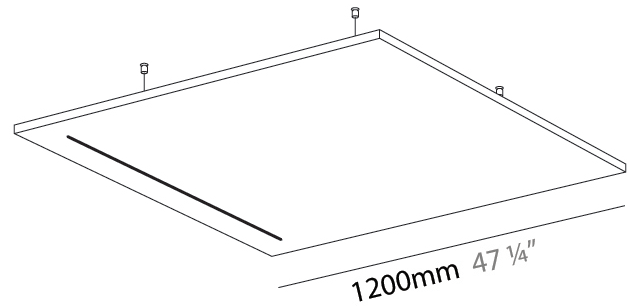

GENERAL

Series: Just Black Acoustic
Brand: Prolicht
Division: Architectural
Mounting Type: Suspension
Mounting Location: Ceiling

PHYSICAL

Shape: Square
Length (mm): 1200
Length (in): 47 ¼
Width (mm): 1200
Width (in): 47 ¼
Height (mm): 41
Height (in): 1 ⅝
Light Distribution: Direct

Fixture Finish: [ANC / ASH / BNA / BTC / BZE / CEL / EGG / EVG / FOG / FOS / FST / FUA / IRI / IRO / KHA / LIC / LIM / MER / MSN / MUS / ONX / PEA / PLU / POL / PPY / RAY / ROY / RST / STE / SWD / TAN / TAU](#)

Holder Finish: [SSR / BKV / CWI / CRY / HAB / LAG / UFT / ITA / RUA / RUR / MIC / FTG / MYG / TWT / LOD / PUS / FRO / FUP / KIA / POP / BLS / SPG / MEY / GOH / GUM / CHC / COM / ABZ / JAG](#)

Fixture Material: Aluminum
Cable Details: [2,000mm / 6,000mm Transparent Cable](#)

ELECTRICAL

Lamp Type: LED
Input Wattage (W): 23
Total Output Wattage (W): 20.9
Dimming: Non-Dimmable
Driver Included: No
Driver Location: Remote
Driver Type: Constant Voltage - Universal
Driver Class: Class 2
Input Voltage (V): 120 - 277
Output Voltage (V): 24

LED

Color Temperature (°K): 2700
Max. Delivered Lumen (lm): 603
Nominal Lumen (lm): 862
CRI: >90 CRI
Lamp Life (hrs): 80000

OPTICAL

Beam Angle: 30

RATINGS AND CERTIFICATIONS

Certified By: Certified for North American Standards
IP rating: IP20

PROJECT
TYPE
SPECIFIER
QUANTITY
DATE