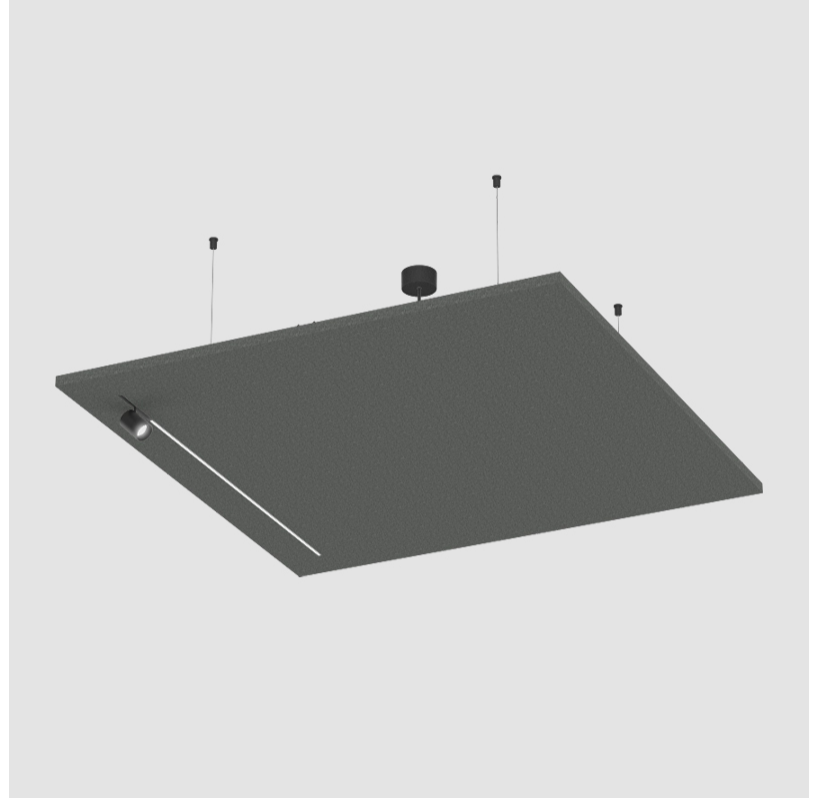

GENERAL

Series: Just Black Acoustic
Brand: Prolicht
Division: Architectural
Mounting Type: Suspension
Mounting Location: Ceiling

PHYSICAL

Shape: Square
Length (mm): 1200
Length (in): 47 ¼
Width (mm): 1200
Width (in): 47 ¼
Height (mm): 41
Height (in): 1 ⅝
Light Distribution: Direct

Fixture Finish: [ANC / ASH / BNA / BTC / BZE / CEL / EGG / EVG / FOG / FOS / FST / FUA / IRI / IRO / KHA / LIC / LIM / MER / MSN / MUS / ONX / PEA / PLU / POL / PPY / RAY / ROY / RST / STE / SWD / TAN / TAU](#)

Holder Finish: [SSR / BKV / CWI / CRY / HAB / LAG / UFT / ITA / RUA / RUR / MIC / FTG / MYG / TWT / LOD / PUS / FRO / FUP / KIA / POP / BLS / SPG / MEY / GOH / GUM / CHC / COM / ABZ / JAG](#)

Fixture Material: Aluminum
Cable Details: [2,000mm / 6,000mm Transparent Cable](#)

ELECTRICAL

Lamp Type: LED
Input Wattage (W): 23
Total Output Wattage (W): 20.9
Dimming: Non-Dimmable
Driver Included: No
Driver Location: Remote
Driver Type: Constant Voltage - Universal
Driver Class: Class 2
Input Voltage (V): 120 - 277
Output Voltage (V): 24

LED

Color Temperature (°K): 2700
Max. Delivered Lumen (lm): 603
Nominal Lumen (lm): 862
CRI: >90 CRI
Lamp Life (hrs): 80000

OPTICAL

Beam Angle: 30

RATINGS AND CERTIFICATIONS

Certified By: Certified for North American Standards
IP rating: IP20

PROJECT
TYPE
SPECIFIER
QUANTITY
DATE