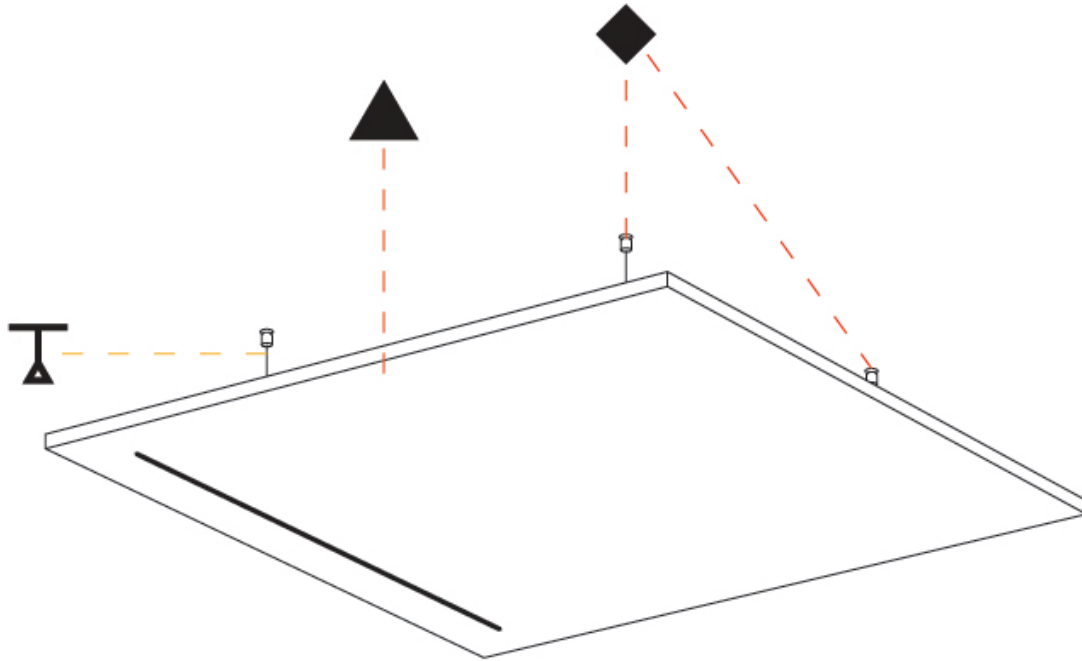

JUST BLACK ACOUSTIC SUSPENSION

A300692-

PROJECT _____

TYPE _____

SPECIFIER _____

QUANTITY _____

DATE _____

A