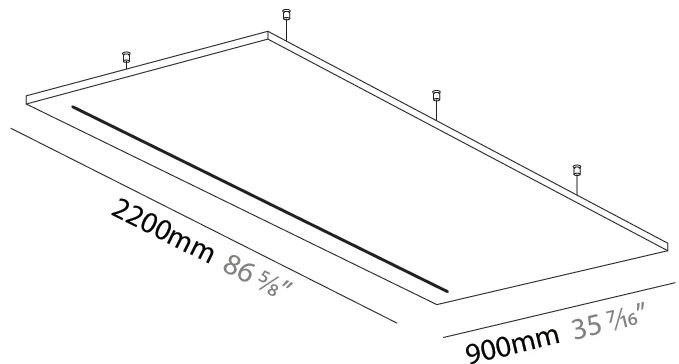

GENERAL

Series: Just Black Acoustic
Brand: Prolicht
Division: Architectural
Mounting Type: Suspension
Mounting Location: Ceiling

PHYSICAL

Shape: Square
Length (mm): 2200
Length (in): 86 ⁵/₈
Width (mm): 900
Width (in): 35 ⁷/₁₆
Height (mm): 41
Height (in): 1 ⁵/₈
Light Distribution: Direct
Fixture Finish: [ANC / ASH / BNA / BTC / BZE / CEL / EGG / EVG / FOG / FOS / FST / FUA / IRI / IRO / KHA / LIC / LIM / MER / MSN / MUS / ONX / PEA / PLU / POL / PPY / RAY / ROY / RST / STE / SWD / TAN / TAU](#)
Holder Finish: [SSR / BKV / CWI / CRY / HAB / LAG / UFT / ITA / RUA / RUR / MIC / FTG / MYG / TWT / LOD / PUS / FRO / FUP / KIA / POP / BLS / SPG / MEY / GOH / GUM / CHC / COM / ABZ / JAG](#)
Fixture Material: Aluminum
Cable Details: [2,000mm / 6,000mm Transparent Cable](#)

ELECTRICAL

Lamp Type: LED
Input Wattage (W): 29
Total Output Wattage (W): 26.4
Dimming: Non-Dimmable
Driver Included: No
Driver Location: Remote
Driver Type: Constant Voltage - Universal
Driver Class: Class 2
Input Voltage (V): 120 - 277
Output Voltage (V): 24

LED

Color Temperature (°K): 2700
Max. Delivered Lumen (lm): 714
Nominal Lumen (lm): 1020
CRI: >90 CRI
Lamp Life (hrs): 80000

OPTICAL

Beam Angle: 30

RATINGS AND CERTIFICATIONS

Certified By: Certified for North American Standards
IP rating: IP20

PROJECT
TYPE
SPECIFIER
QUANTITY
DATE